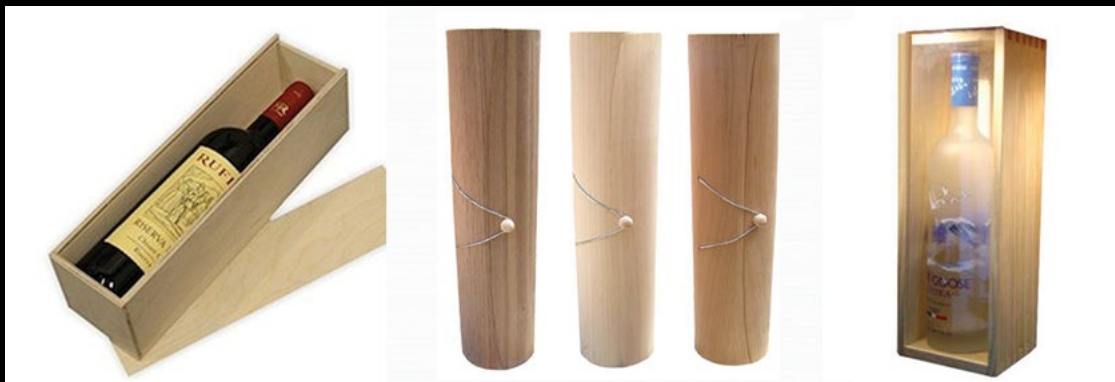

Wine Boxes

PAK014

Wine Boxes
Pine
Single: 33.5x9x9cm
Double: 33.5x18.6x9cm
Triple: 33.5x28.2x9cm
MOQ | 100 Units

PAK015

Single Wine Tube
Pine/Timber
9x9x33.5cm
Various styles available
MOQ | 1000 Units

PAK016